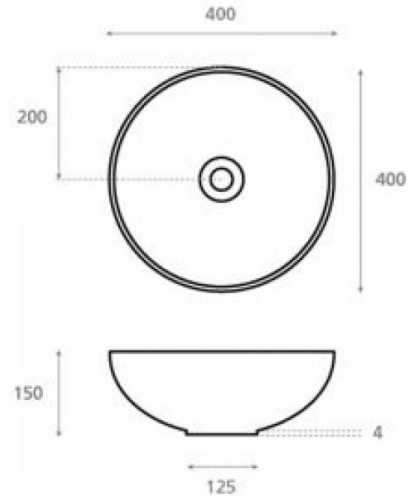

Sicilia

Ref. 4069FL02OR

400x150 mm.

Features

Porcelain washbasin
White porcelain
Dimensions: 400x400x150 mm
Net weight 8kg, gross weight 9kg.
Units per pallet: 52.

Decorated Gold Flowers 2.
Available in other finishes.