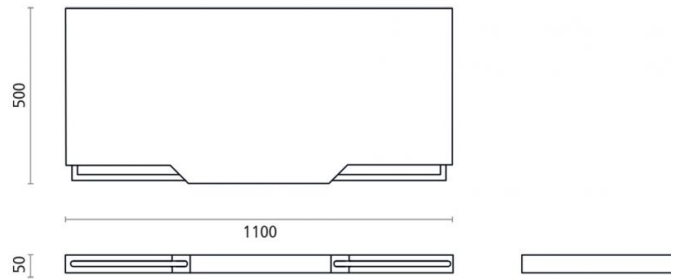

## Ref. 5001

1100x500x50 mm.

### Features

Top  
Teak wood  
Stainless steel towel rail  
Dimensions: 1100x500x50 mm.  
Colocation: set support H2008