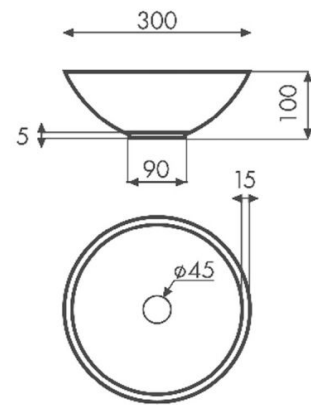

Polaris

Ref. 6001

300x100 mm

Features

Topcounter solid surface washbasin.
Dimensions: 300x100 mm.
Net weight 2,5kg, gross weight 3,5 kg.