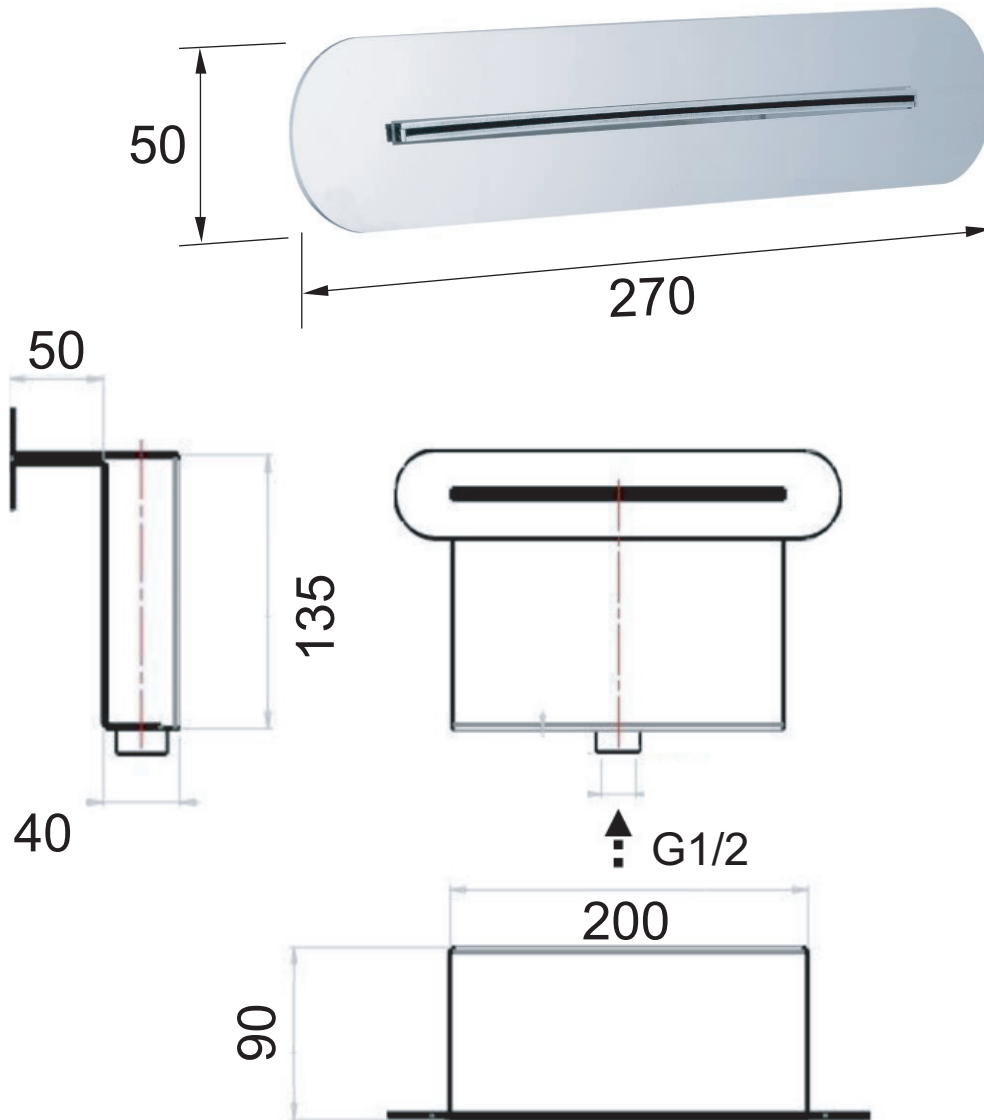

ART. COD.

359 XM

MATERIALI / MATERIALS

STAINLESS STEEL AISI 304