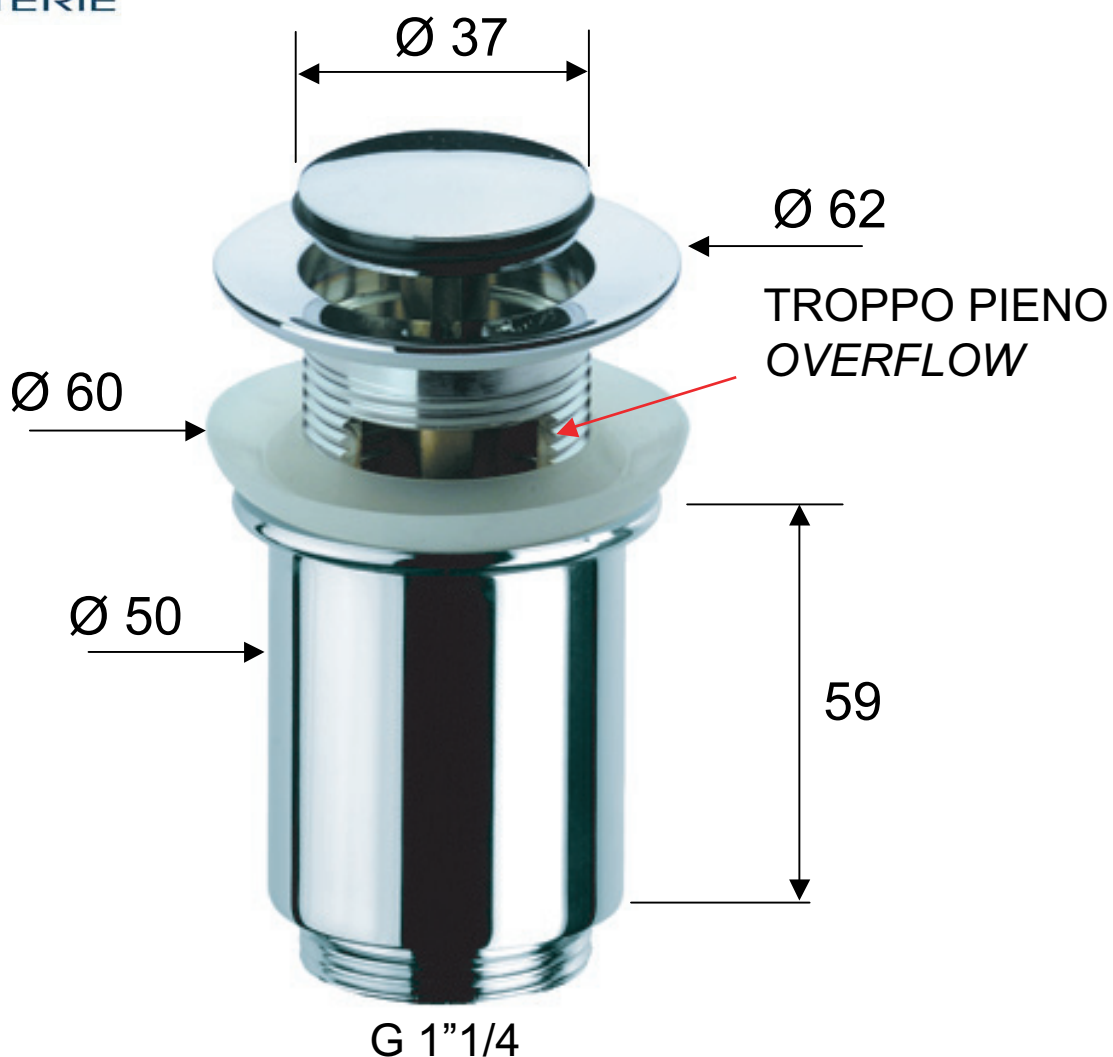

ART. COD.

**906 CC**

**SCARICO AUTOMATICO CON SISTEMA CLICK-CLACK E TROPPO PIENO**  
*AUTOMATIC POP-WASTE CLICK-CLACK SYSTEM AND OVERFLOW*

**MATERIALI / MATERIALS**

**OTTONE CROMATO / CHROME PLATED BRASS**