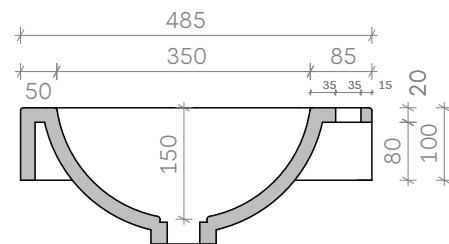

Gravelli

Technical drawing

HARMONY

Wall-mounted concrete washbasin

B - B VARIANT WITHOUT FAUCET MOUNTING HOLES

B - B - VARIANT WITH FAUCET MOUNTING HOLES

All product sizes are in millimeters and have an informative character. The producer reserves the right to amend the technical specification at any time without previous warning. This sink does not have an overflow hole. Valid from: 22.08.2017