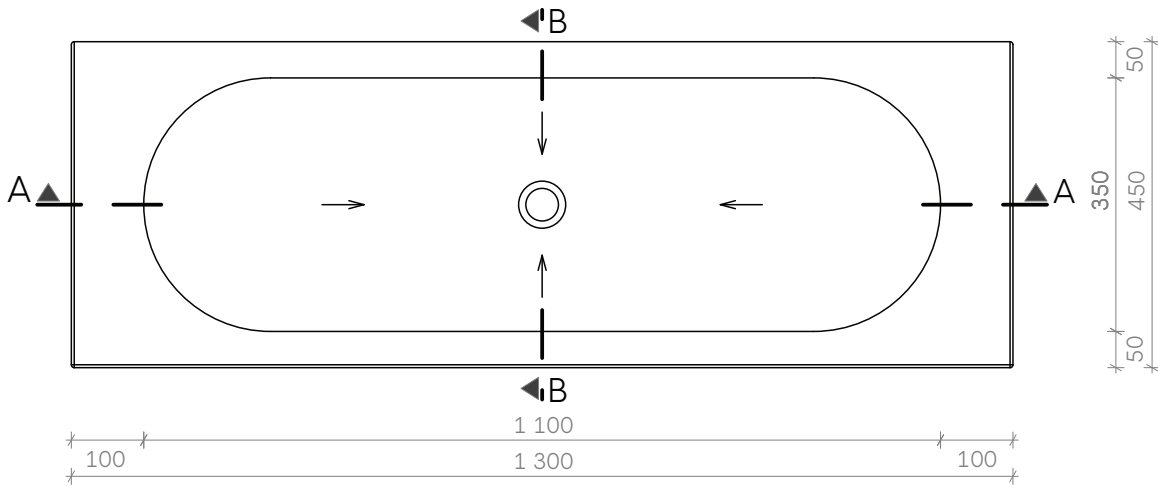

Gravelli

Technical drawing

HARMONY

Wall-mounted concrete washbasin

B - B VARIANT WITHOUT FAUCET MOUNTING HOLES

B - B - VARIANT WITH FAUCET MOUNTING HOLES

All product sizes are in millimeters and have an informative character. The producer reserves the right to amend the technical specification at any time without previous warning. This sink does not have an overflow hole. Valid from: 22.08.2017