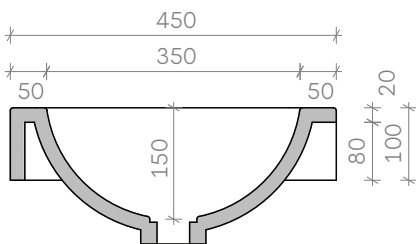

Gravelli

Technical drawing

HARMONY

Wall-mounted concrete washbasin

B - B VARIANT WITHOUT FAUCET MOUNTING HOLES

B - B - VARIANT WITH FAUCET MOUNTING HOLES

All product sizes are in millimeters and have an informative character. The producer reserves the right to amend the technical specification at any time without previous warning. This sink does not have an overflow hole. Valid from: 22.08.2017