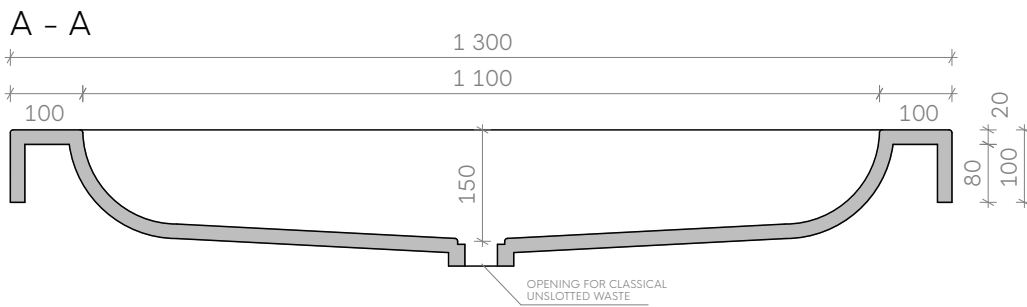

Gravelli

Technical drawing

HARMONY

Wall-mounted concrete washbasin

B - B VARIANT WITHOUT FAUCET MOUNTING HOLES

B - B - VARIANT WITH FAUCET MOUNTING HOLES

All product sizes are in millimeters and have an informative character. The producer reserves the right to amend the technical specification at any time without previous warning. This sink does not have an overflow hole. Valid from: 22.08.2017