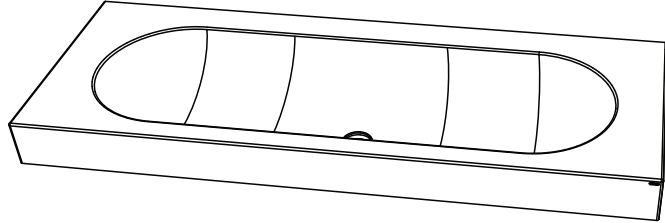

Gravelli

Technical drawing

HARMONY

Wall-mounted concrete washbasin

B - B VARIANT WITHOUT FAUCET MOUNTING HOLES

B - B - VARIANT WITH FAUCET MOUNTING HOLES

All product sizes are in millimeters and have an informative character. The producer reserves the right to amend the technical specification at any time without previous warning. This sink does not have an overflow hole. Valid from: 22.08.2017