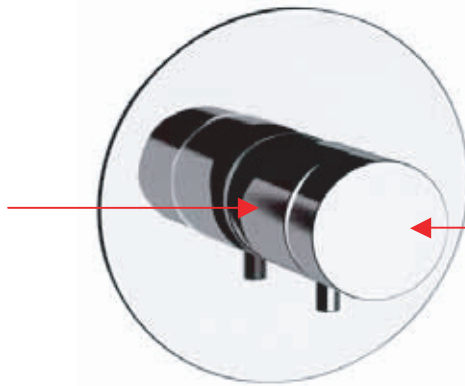

ART. COD.

NT 30

2 MANIGLIE
COASSIALI
2 COAXIAL
HANDLES
ON-OFF + T°

*THERMO
STOP
38°C*

USCITA
DOCCIA
SHOWER
OUTLET
G1/2"

ENTRATA
ACQUA
FREDDA
COLD WATER
INLET G1/2"

ENTRATA ACQUA CALDA
HOT WATER INLET G1/2"

MATERIALI / MATERIALS

OTTONE CROMATO / CHROME PLATED BRASS

CROMATURA / CHROME PLATING

UNI EN 248