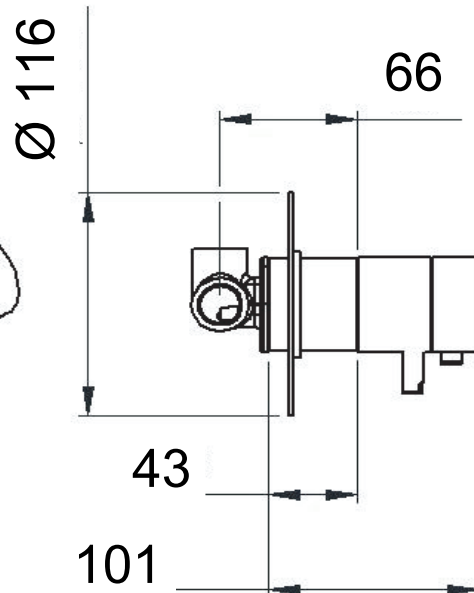

ART. COD.

NT 30

2 MANIGLIE
COASSIALI
2 COAXIAL
HANDLES
ON-OFF + T°

*THERMO
STOP
38°C*

USCITA
DOCCIA
SHOWER
OUTLET
G1/2"

ENTRATA
ACQUA
FREDDA
COLD WATER
INLET G1/2"

ENTRATA ACQUA CALDA
HOT WATER INLET G1/2"

MATERIALI / MATERIALS

OTTONE CROMATO / CHROME PLATED BRASS

CROMATURA / CHROME PLATING

UNI EN 248