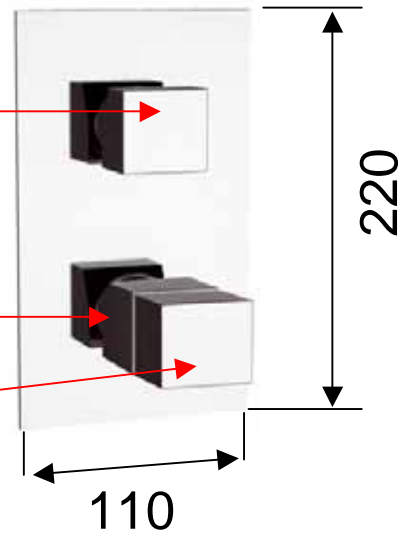

ART. COD.

QT 93

3 OUTLETS DIVERTER

2 COAXIAL HANDLES
ON-OFF + T 38° stop

THERMOSTATIC

OUTLET 2 JETS

OUTLET 1
SHOWER
HEAD

COLD
WATER

HOT WATER

OUTLET 3 FLEXIBLE HOSE

MATERIALI / MATERIALS

OTTONE CROMATO / CHROME PLATED BRASS

CROMATURA / CHROME PLATING

UNI EN 248