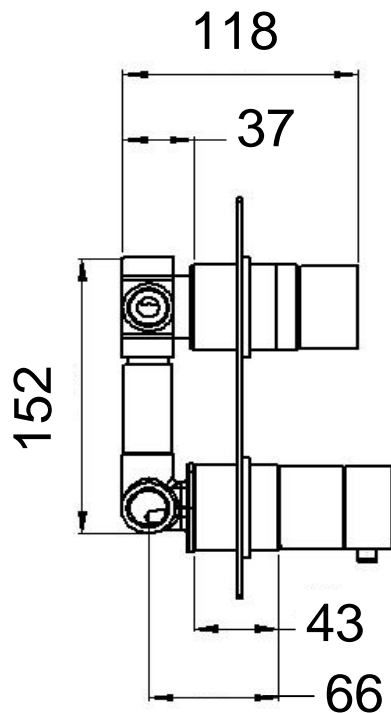

ART. COD.

QT 93

3 OUTLETS DIVERTER

2 COAXIAL HANDLES
ON-OFF + T 38° stop

THERMOSTATIC

OUTLET 2 JETS

OUTLET 1
SHOWER
HEAD

COLD
WATER

HOT WATER

OUTLET 3 FLEXIBLE HOSE

MATERIALI / MATERIALS

OTTONE CROMATO / CHROME PLATED BRASS

CROMATURA / CHROME PLATING

UNI EN 248