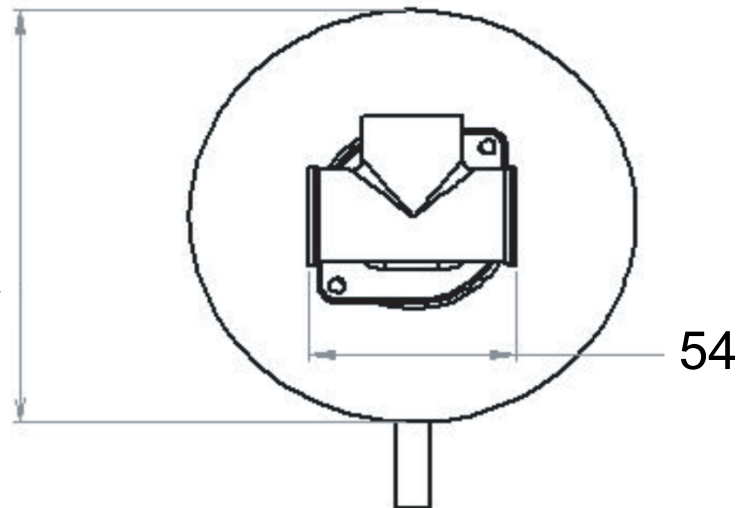

ACQUA
FREDDA
COLD
WATER
G1/2

ACQUA
CALDA
HOT
WATER
G1/2

112

Ø 116

30 / 60

MATERIALI / MATERIALS

OTTONE CROMATO / CHROME PLATED BRASS

CROMATURA / CHROME PLATING