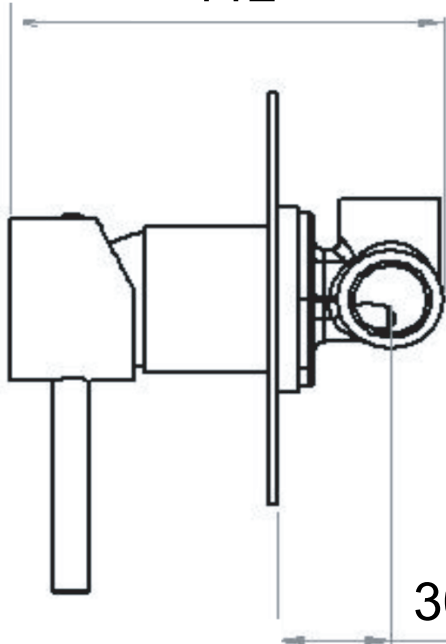

ACQUA
FREDDA
COLD
WATER
G1/2

ACQUA
CALDA
HOT
WATER
G1/2

112

Ø 116

30 / 60

MATERIALI / MATERIALS

OTTONE CROMATO / CHROME PLATED BRASS

CROMATURA / CHROME PLATING