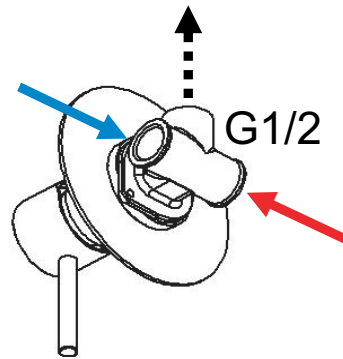

ACQUA
FREDDA
COLD
WATER
G1/2

ACQUA
CALDA
HOT
WATER
G1/2

112

Ø 116

30 / 60

MATERIALI / MATERIALS

OTTONE CROMATO / CHROME PLATED BRASS

CROMATURA / CHROME PLATING