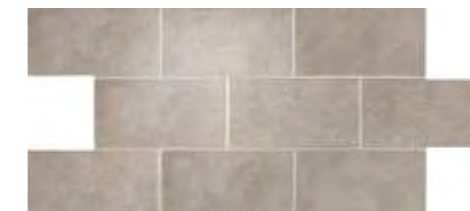

dwell Gray Brick Lappato
21,7x43,6 cm - 8 1/2"x17 1/8"