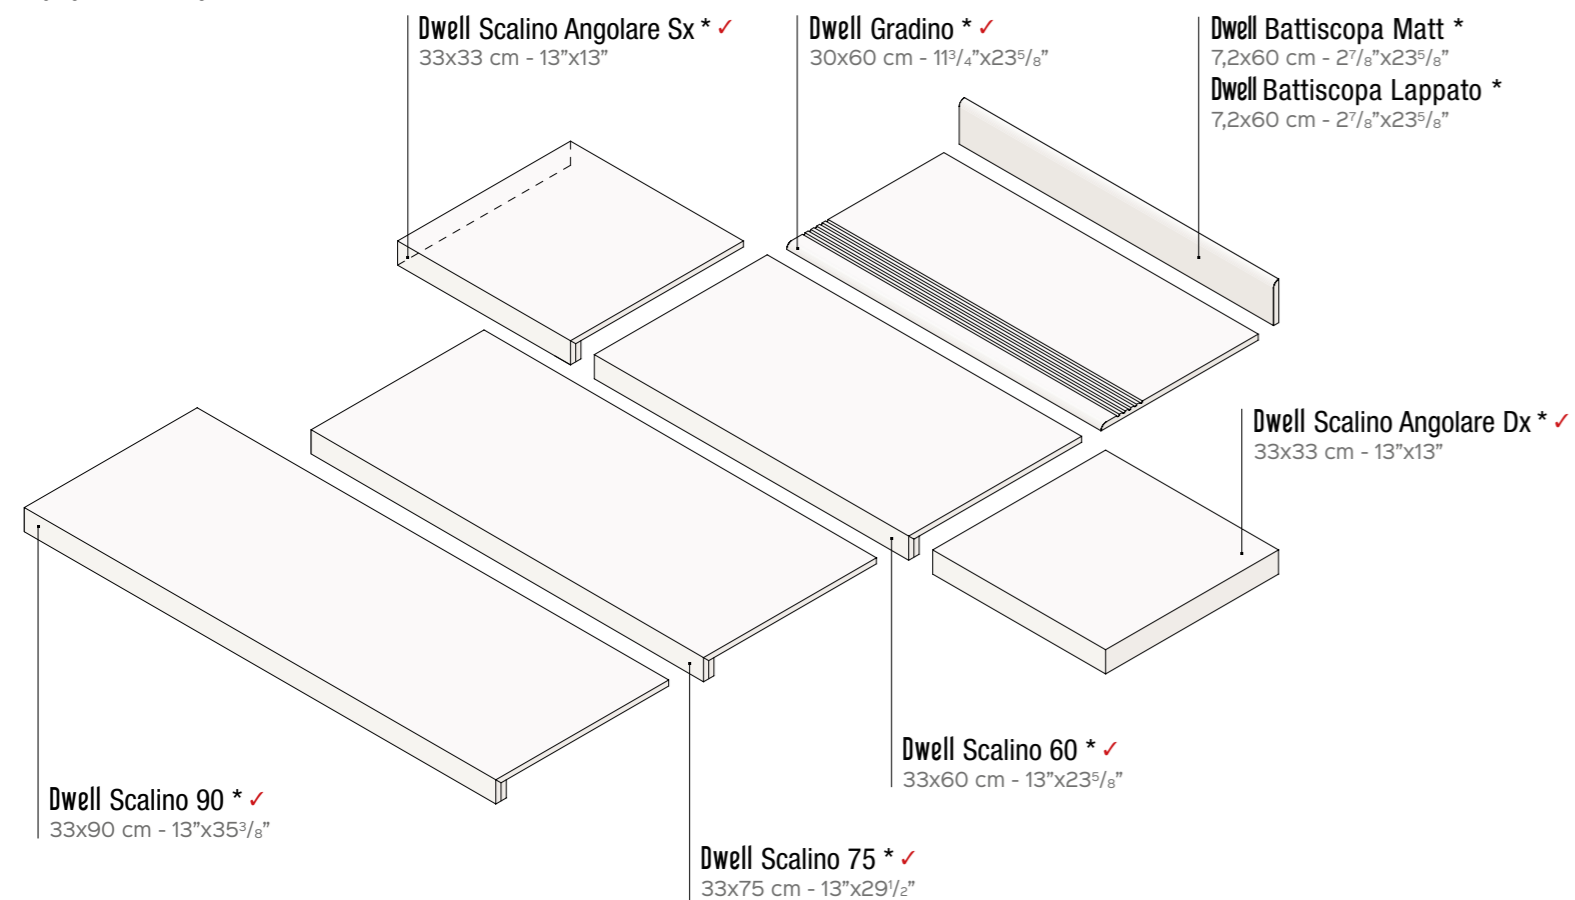

NOTES NOTE

For information and details relating to codes, packaging and weight it is recommended to refer to the latest pricelist / Per le informazioni e i dati relativi a codici, imballaggi e pesi occorre sempre consultare l'ultimo listino aggiornato e in vigore. / Pour toutes informations et renseignements concernant les codes, les emballages et les poids, il y a toujours lieu de consulter le dernier tarif en vigueur et mis à jour / Für Informationen und Daten die den Code, die Verpackung und das Gewicht betreffen bitte die aktuellste Preisliste zugrunde legen / Para acceder a la información y a los datos relativos a códigos, embalajes y pesos hay que consultar siempre la última lista de precios actualizada y vigente / Для информации о кодах, упаковках и весе обращайтесь к последнему действующему прайс-листу.

Colours and optical features of the materials illustrated in this catalogue are to be regarded as mere indications / I colori e le caratteristiche estetiche dei materiali illustrati nel presente catalogo sono da ritenersi puramente indicativi / Les coloris et les caractéristiques esthétiques des références illustrées dans le catalogue sont donnés à titre purement indicatif / Die Farben und die ästhetischen Eigenschaften der in diesem Katalog abgebildeten Produkte sind als reine Richtwerte zu betrachten / Los colores y las características estéticas de los materiales ilustrados en el presente catálogo deben ser considerados como puramente indicativos. / Цвета и эстетические характеристики описанных в настоящем каталоге материалов являются только ориентировочными.

Atlas Concorde reserves the right to modify any product without notice and will not be liable for any direct or indirect damage resulting from such modifications / Atlas Concorde si riserva di modificare i prodotti senza preavviso, declinando ogni responsabilità su eventuali danni diretti o indiretti derivanti da eventuali modifiche / Atlas Concorde se réserve le droit de modifier ses produits sans préavis et décline toute responsabilité concernant les éventuels dommages directs ou indirects qui pourraient dériver de ces modifications / Atlas Concorde behält sich das Recht vor jederzeit und ohne vorherige Ankündigung, die Produkte zu verändern, und lehnt jede Haftung bei direkten oder indirekten Schäden ab, die von diesen Veränderungen herrühren / Atlas Concorde se reserva el derecho de modificar los productos sin previo aviso, rechaza cualquier responsabilidad sobre eventuales daños directos o indirectos derivados de eventuales modificaciones / Atlas Concorde оставляет за собой право изменять характеристики изделий без предварительного уведомления, отклоняя при этом любую ответственность за прямые или косвенные убытки, возникшие в результате изменений.