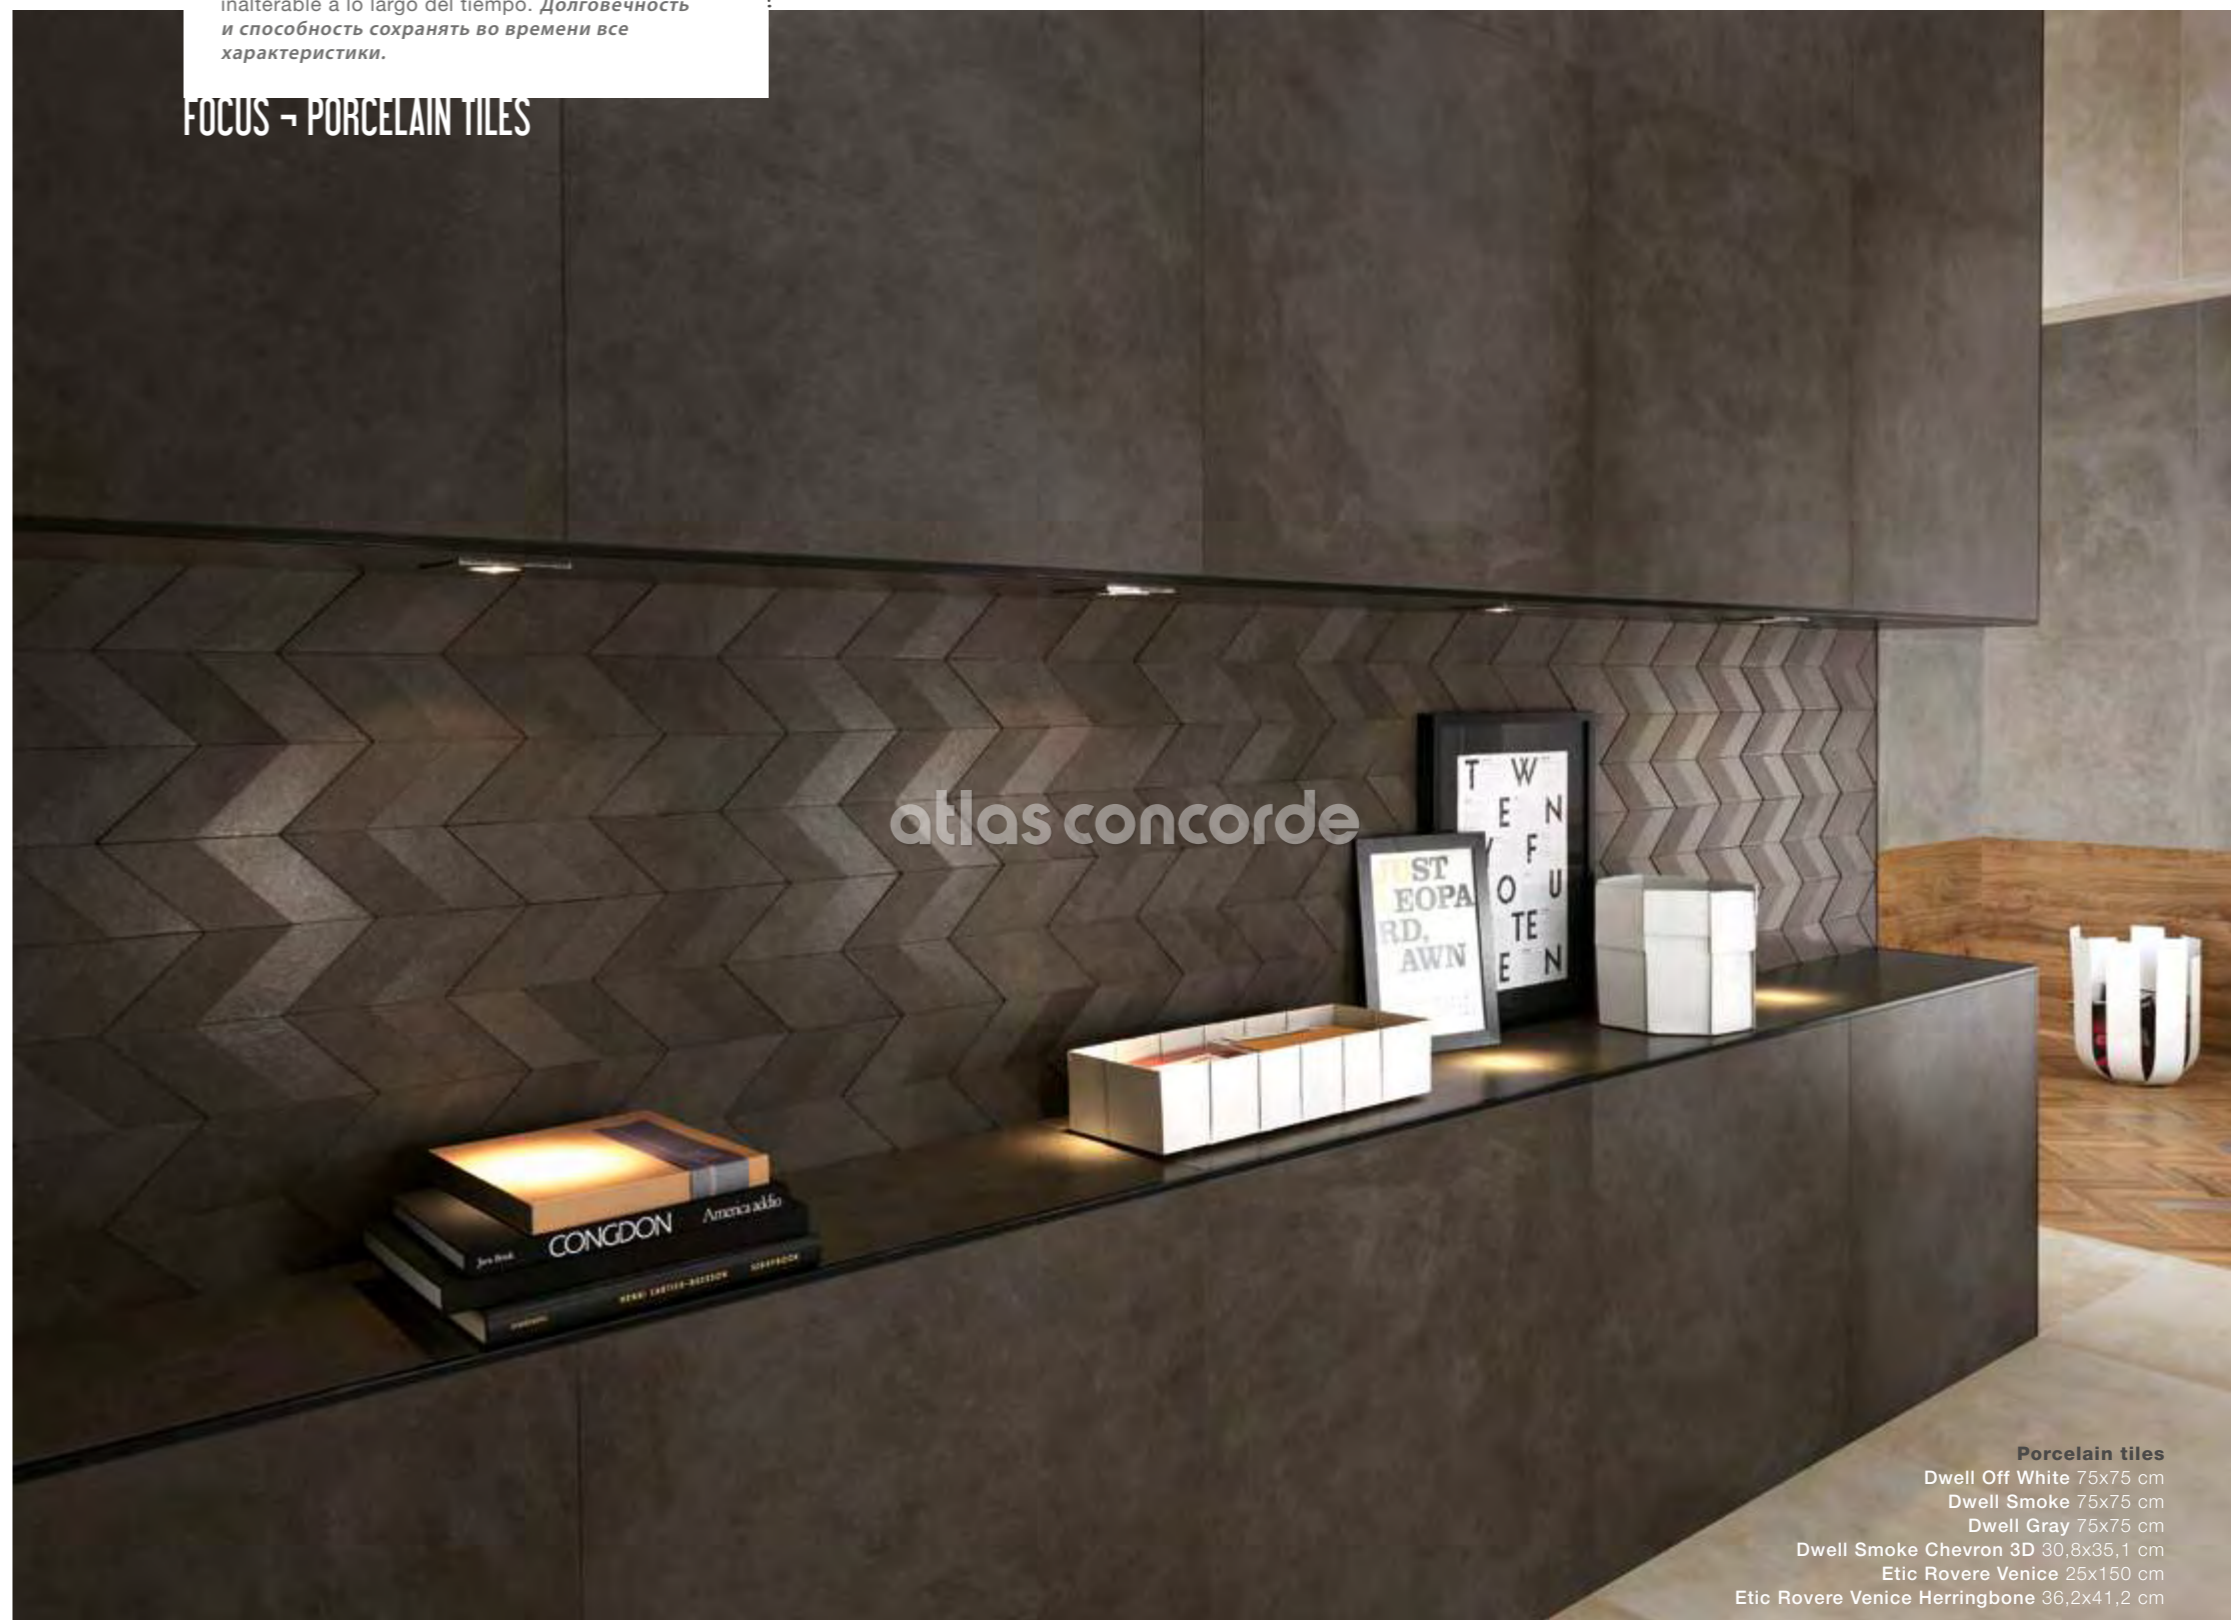

atlas concorde

Porcelain tiles
Dwell Off White 75x75 cm
Dwell Smoke 75x75 cm
Dwell Gray 75x75 cm
Dwell Smoke Chevron 3D 30,8x35,1 cm
Etic Rovere Venice 25x150 cm
Etic Rovere Venice Herringbone 36,2x41,2 cm