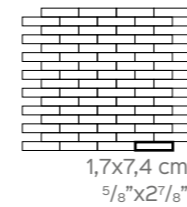

dwell Greige Mosaico Brick
30,5x30,5 cm - 12"x12"