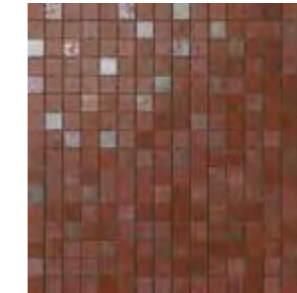

dwell Rust Mosaico Q
30,5x30,5 cm - 12"x12"