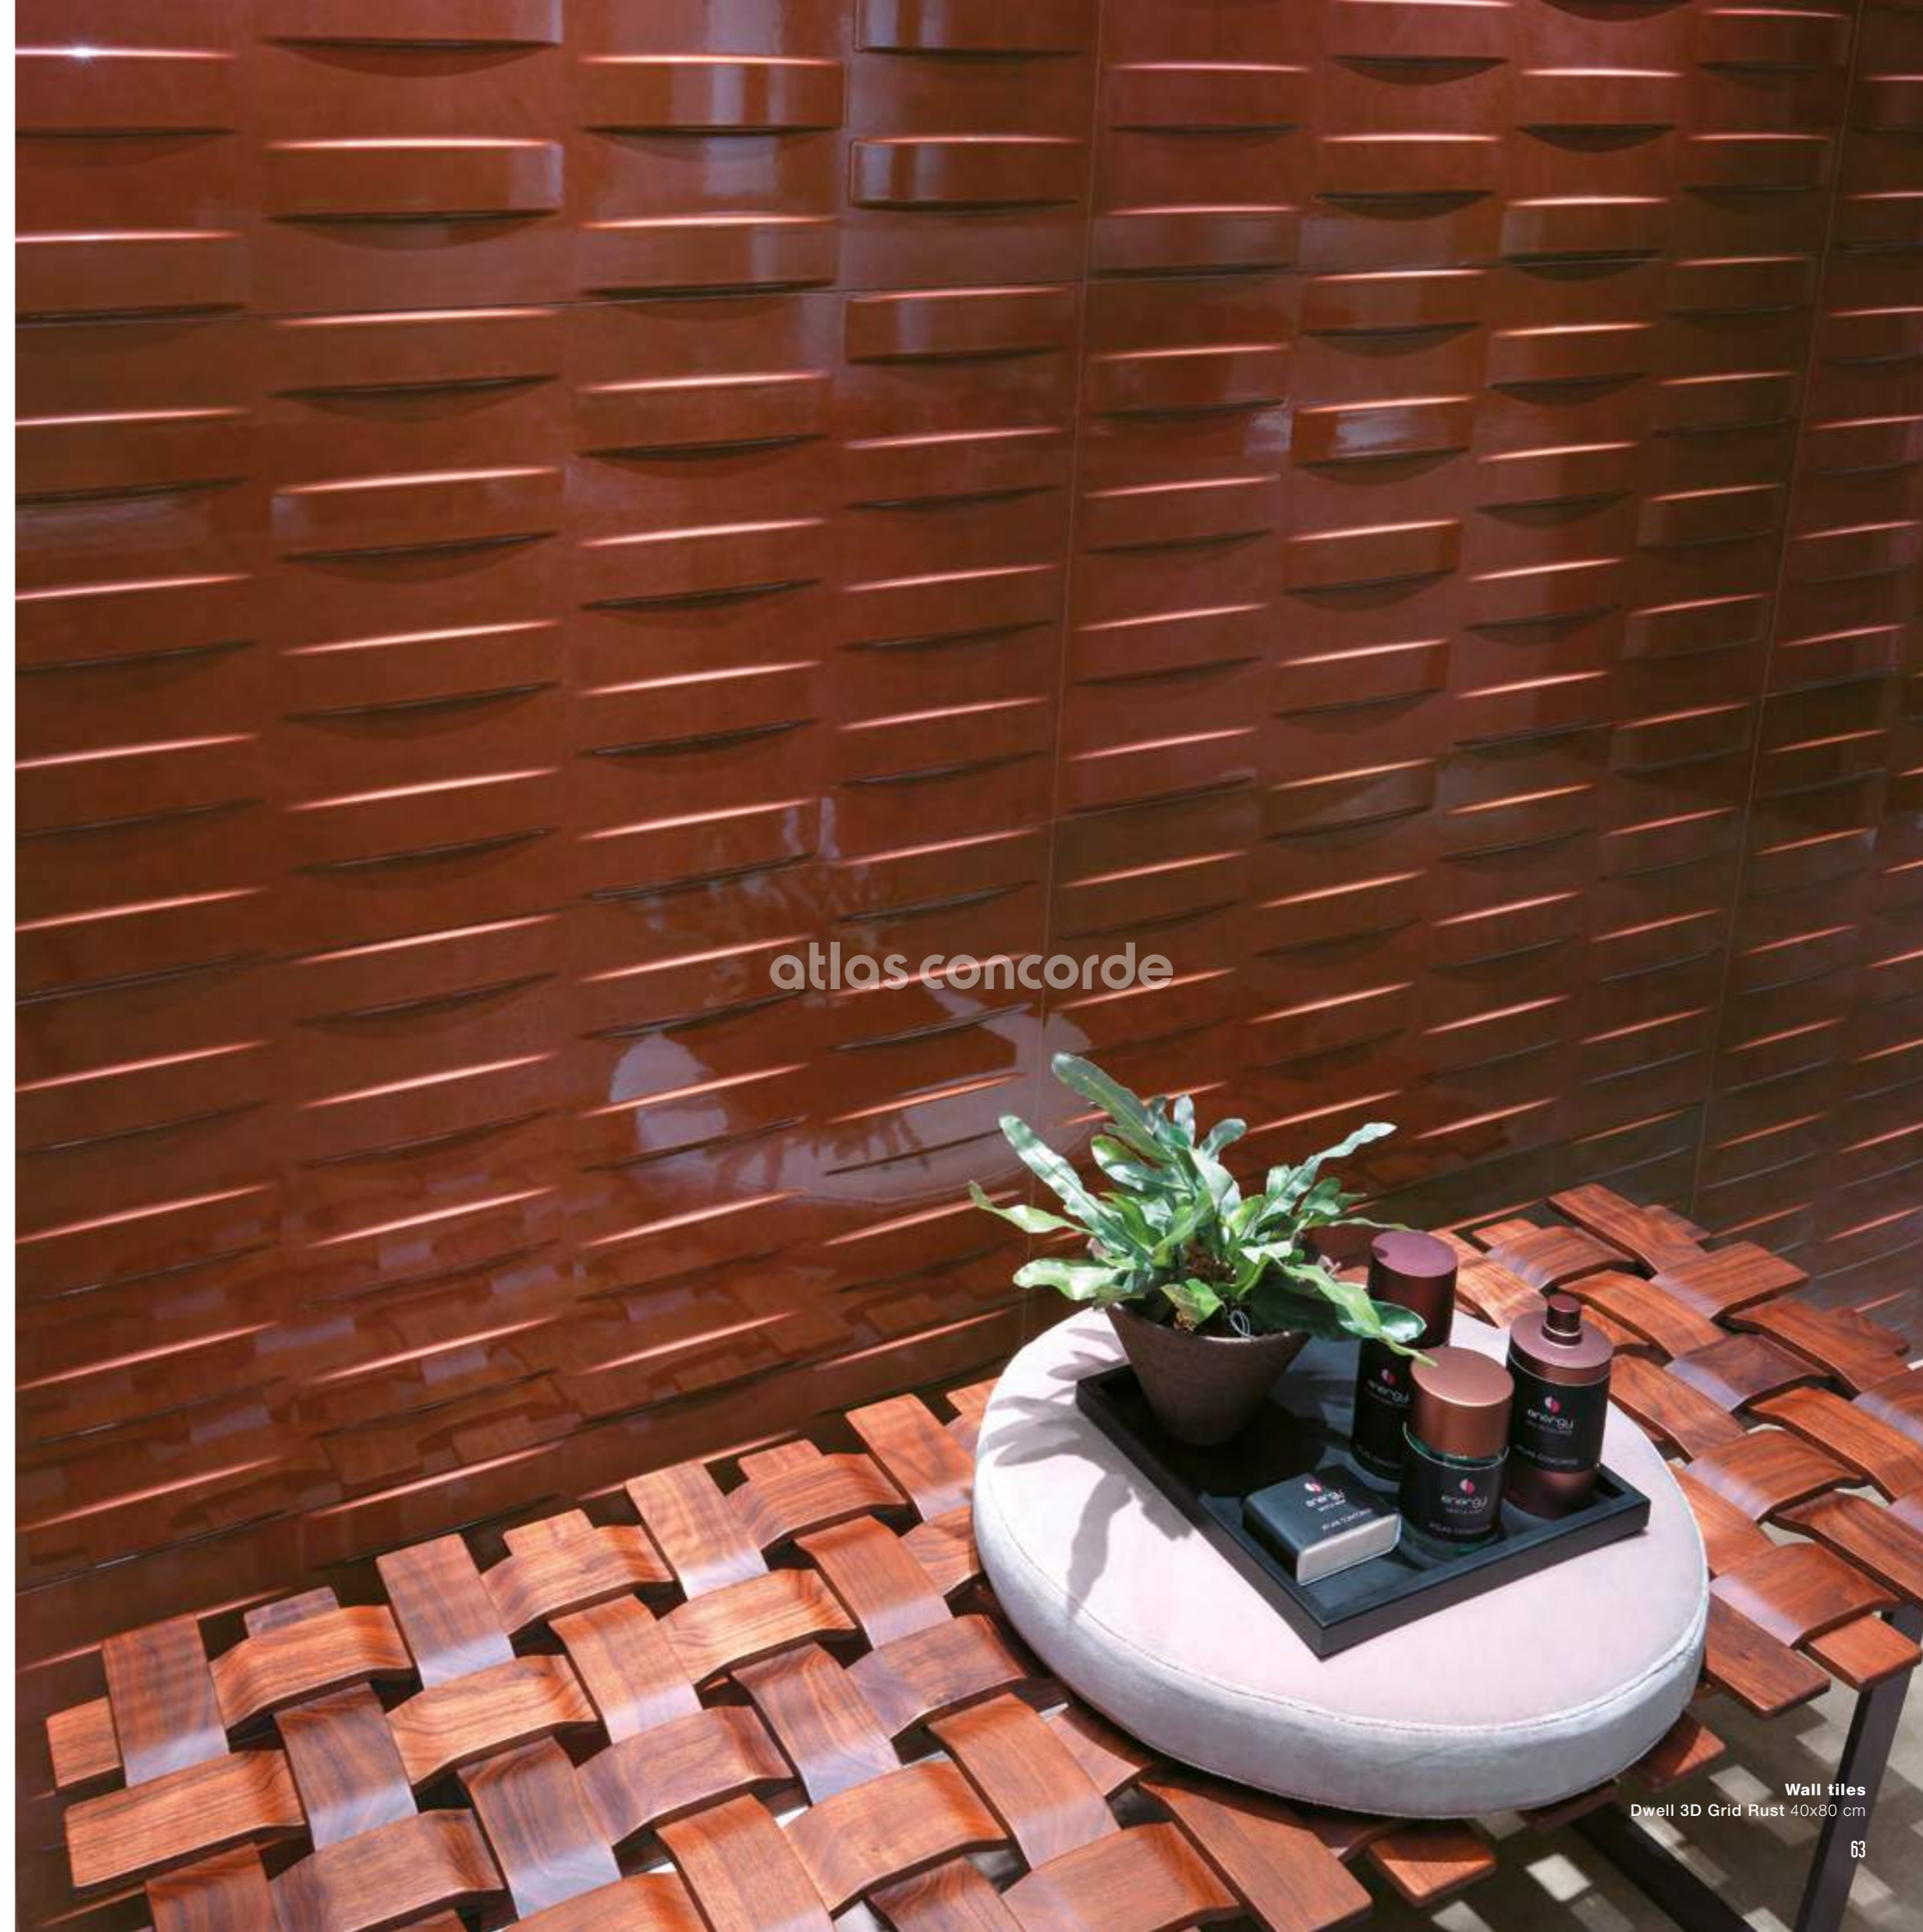

Wall tiles
Dwell 3D Grid Rust 40x80 cm